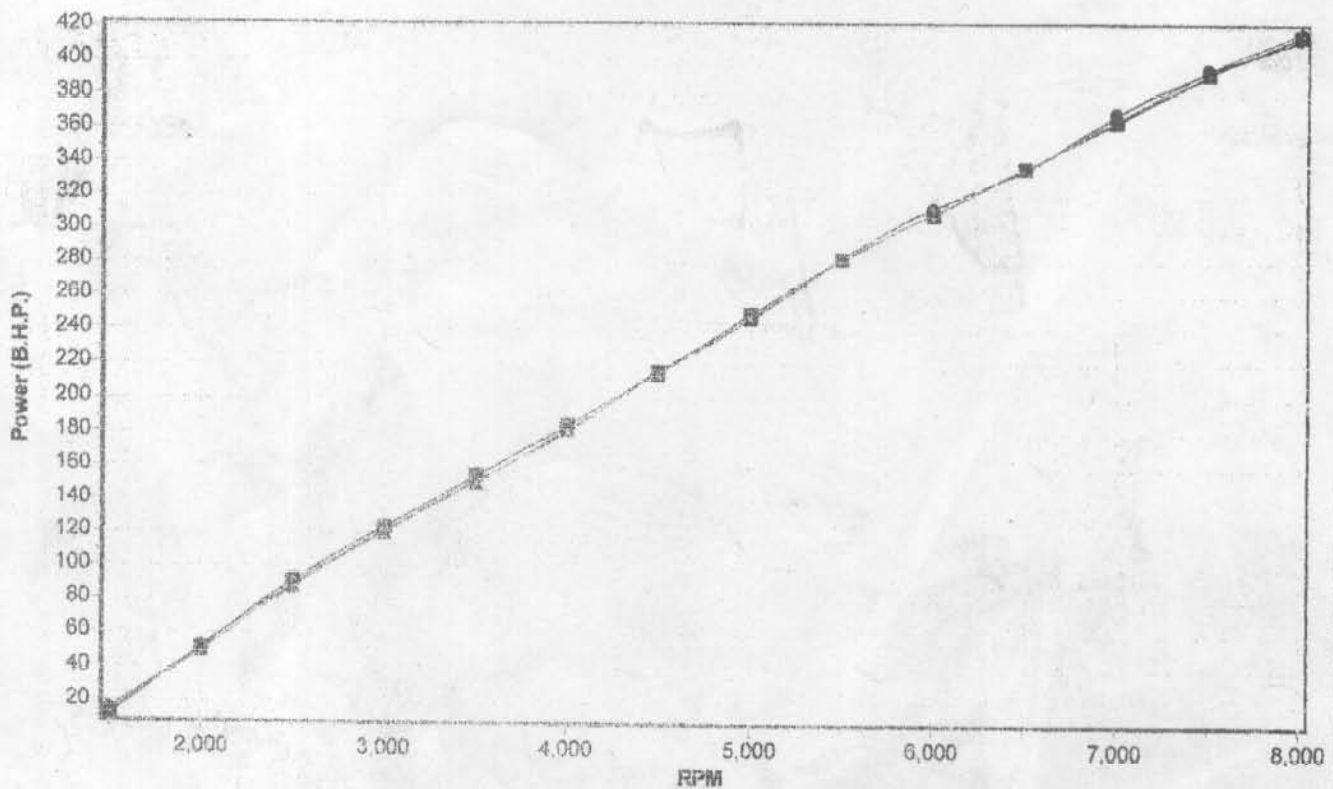

Registration No. : YE03LMT  
Vehicle Type: PORSCHE 911 GT3  
Comments :

Date Tested : 2009/02/11  
Gear Used: 4

RPM	RUN 2	RUN 4	RUN 6
1500	14.9	12.8	14.9
2000	51.3	50.5	49.1
2500	88.7	90.9	87.2
3000	121.3	123.3	119.8
3500	152.0	154.4	150.6
4000	181.0	184.3	181.7
4500	215.5	216.0	214.8
5000	247.2	249.4	247.1
5500	282.7	282.6	282.9
6000	313.7	310.1	310.1
6500	337.0	337.8	338.0
7000	369.2	364.4	366.0
7500	395.0	392.9	394.7
8000	413.0	415.7	417.8
8500			
9000			
9500			
10000			

Power (B.H.P.)

- RUN 2: AFTER
- RUN 4
- ▲ RUN 6